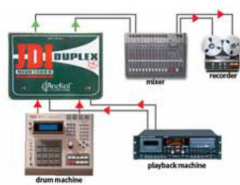

Duplex with Two Stereo Sources

With the dual stereo architecture, the Duplex can easily be set up to handle two different stereo sources at the same time.