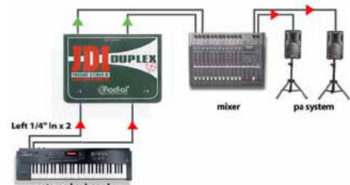

Duplex with Stereo Keyboard

The Duplex is able to withstand huge transients without distortion. This gives digital keyboards a warm, smooth vintage tone.